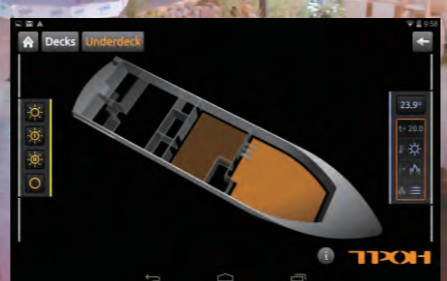

Before you even step aboard your vessel, you can remotely activate any of the ships systems. From heating and cooling, to background music, HDL ensures that your environment matches your exact requirements.

If you are underway, or half a world away from your yacht, you can customise every aspect of your vessel by sending a sms 'start' command. This automatically activates your pre-set automation solutions, causing curtains to open, music to be played, and lighting activated.

HDL puts your yacht in your hands, via simple and convenient control.