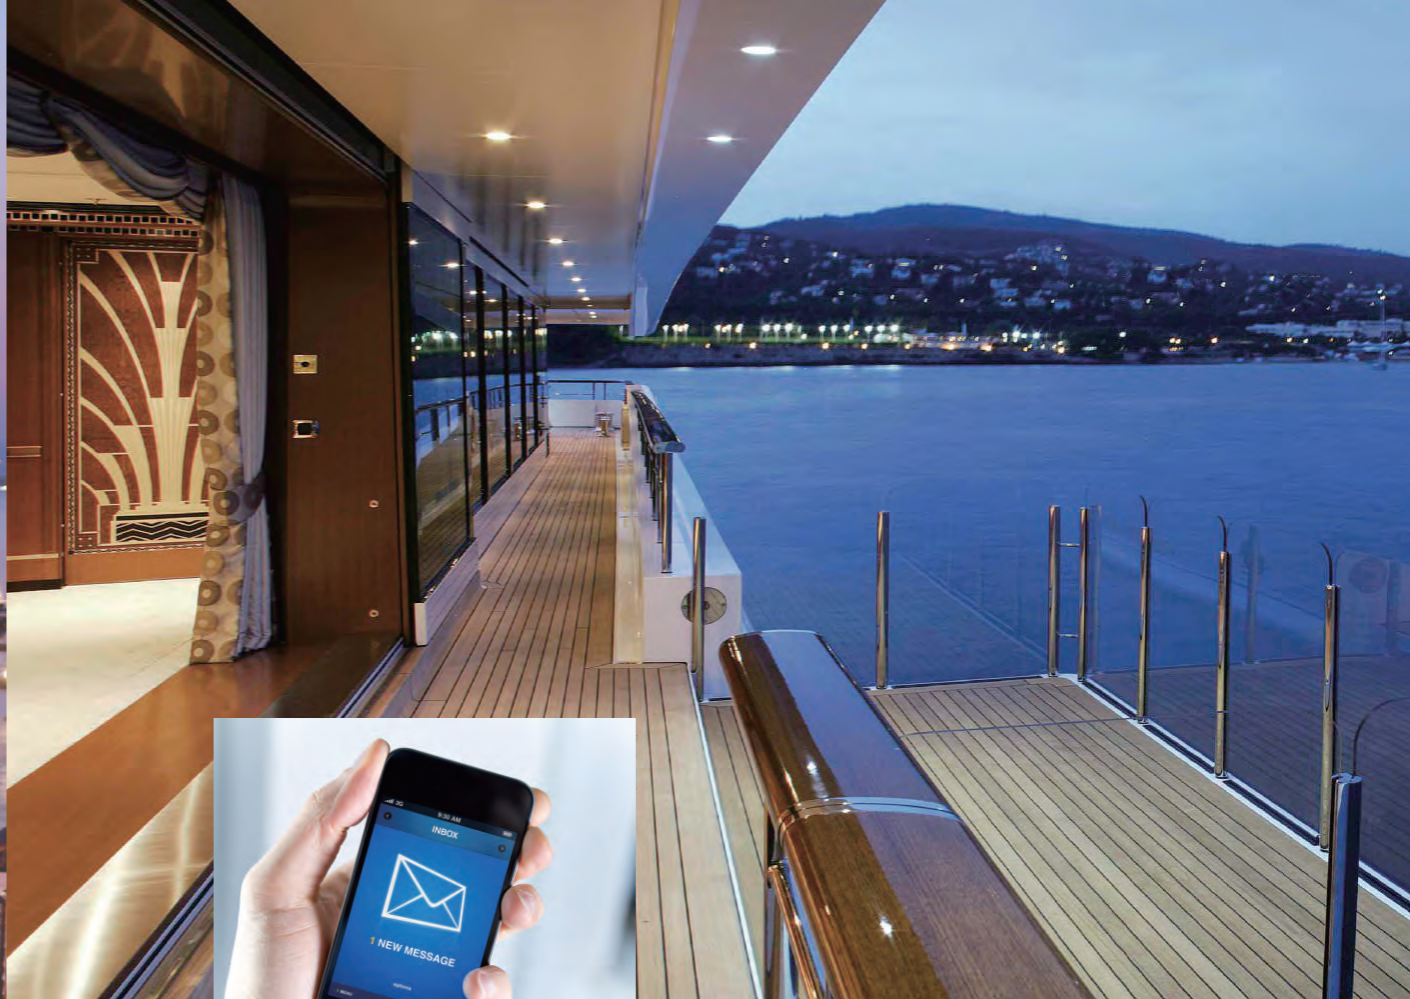

HDL[®] | MARINE

HDL marine automation solutions are designed to effortlessly control a yacht's lighting, blinds, audio, security, air conditioning, and a host of other features via a smart device or wall-mounted HDL panel.

Scenes can also be created and activated with ease. This enables any yacht to be turned into a private theatre, tranquil restaurant, cosy bar, or even an elite nightclub with a simple press of a button.

HDL PIONEERING MARINE AUTOMATION

The first smart yacht in asia

Before you even step aboard your vessel, you can remotely activate any of the ships systems. From heating and cooling, to background music, HDL ensures that your environment matches your exact requirements.

HDL puts your yacht in your hands, via simple and convenient control.

01 LOUNGE

CONTROL METHOD:

-  Panel
-  WeChat
-  Smart phone
-  pad

Function is the essence of beauty.

Turn your yacht into a multiplatform arena complete with meeting rooms, cinemas, restaurants, and night clubs by simply activating one of the customisable scene modes.