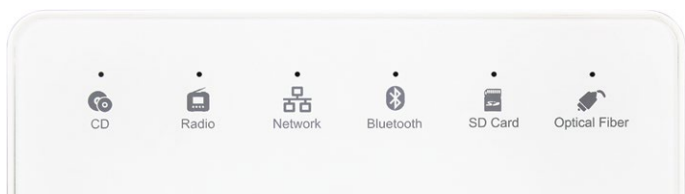

HDL[®]

MUSIC BOX

Music box is a new definition in style that lets you control your music.

Its glossy touch panel surfaces mix distinction with discretion, while providing a unique set of functions that enable you to create different atmospheres through unique playlists.

The HDL Music box is the ultimate experience in home audio control. It offers you complete command over you whole home audio system. By combining all your music sources into one precisely engineered panel it is the last word in acoustic functionality.

Control all your music player in **different** ways

The Buspro system provides multiple solutions for control of your music. Besides the minimalist Music box, your background music can also be controlled from our DLP Series switches and from your smartphone or tablet.

Up to **6 different sources**

With Music box you can choose from a multitude of audio inputs. With a LED indicator you can easily see your chosen source.

Selectable Playlists

Set different playlists to match diverse atmospheres or important events. Using the lower buttons you can easily navigate playlists for simplified command and control.