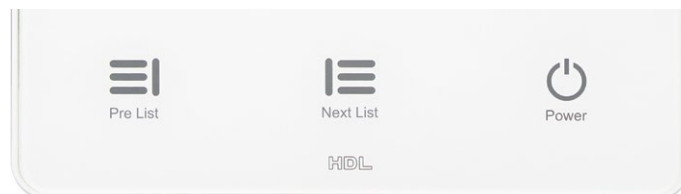

HDL[®]

MUSIC BOX

Music box is a new definition in style that lets you control your music.

Its glossy touch panel surfaces mix distinction with discretion, while providing a unique set of functions that enable you to create different atmospheres through unique playlists.

The HDL Music box is the ultimate experience in home audio control. It offers you complete command over you whole home audio system. By combining all your music sources into one precisely engineered panel it is the last word in acoustic functionality.

Control all your music player in **different** ways

The Buspro system provides multiple solutions for control of your music. Besides the minimalist Music box, your background music can also be controlled from our DLP Series switches and from your smartphone or tablet.

Up to **6 different sources**

With Music box you can choose from a multitude of audio inputs. With a LED indicator you can easily see your chosen source.

Selectable Playlists

Set different playlists to match diverse atmospheres or important events. Using the lower buttons you can easily navigate playlists for simplified command and control.